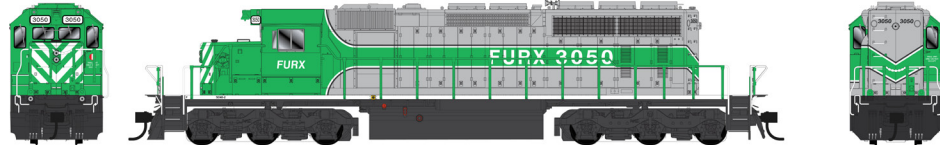

First Union Green and silver
#25057 Cab 3050
#25058 Cab 3052
#25059 Cab 3050 Sound
#25060 Cab 3052 Sound