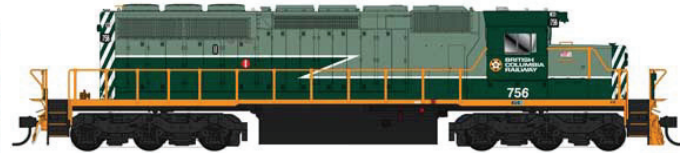

BCR two tone green
#25025 Cab 756
#25026 Cab 757
#25027 Cab 756 Sound
#25028 Cab 757 Sound