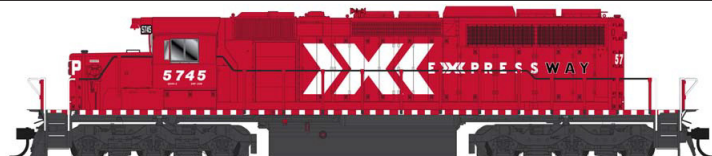

CP Expressway
#25037 Cab 5742
#25038 Cab 5745
#25039 Cab 5742 Sound
#25040 Cab 5745 Sound