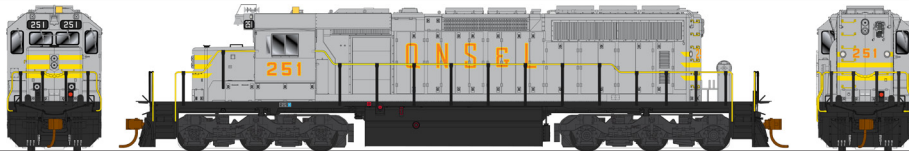

QNSL Grey
#25061 Cab 251
#25062 Cab 261
#25063 Cab 251 Sound
#25064 Cab 261 Sound